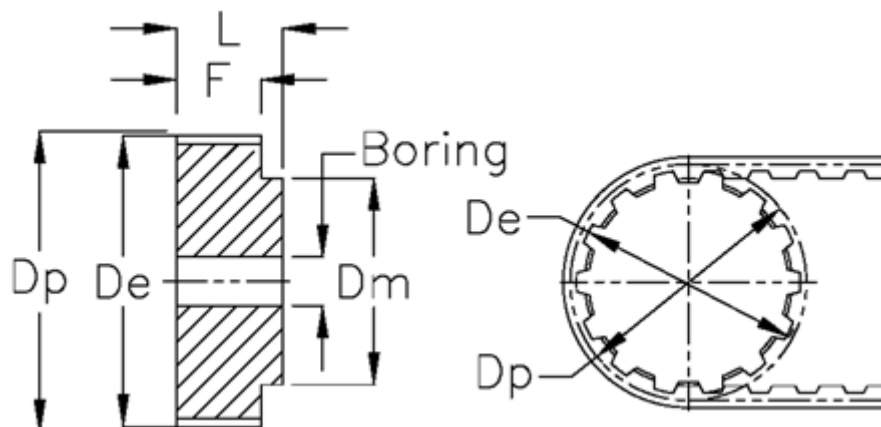

Data Sheet

Article number: 60415466060

Description: Timing Belt Pulley 66 AT10 60/0

Measures

Belt width	= - 50 mm	Type	= AT10
D_e	= 189.1	Weight	= 4.368
D_m	= 110		
D_p	= 95.5		
F	= 56		
L	= 66		
Pre-drilled	= 16		
Tooth number	= 60		